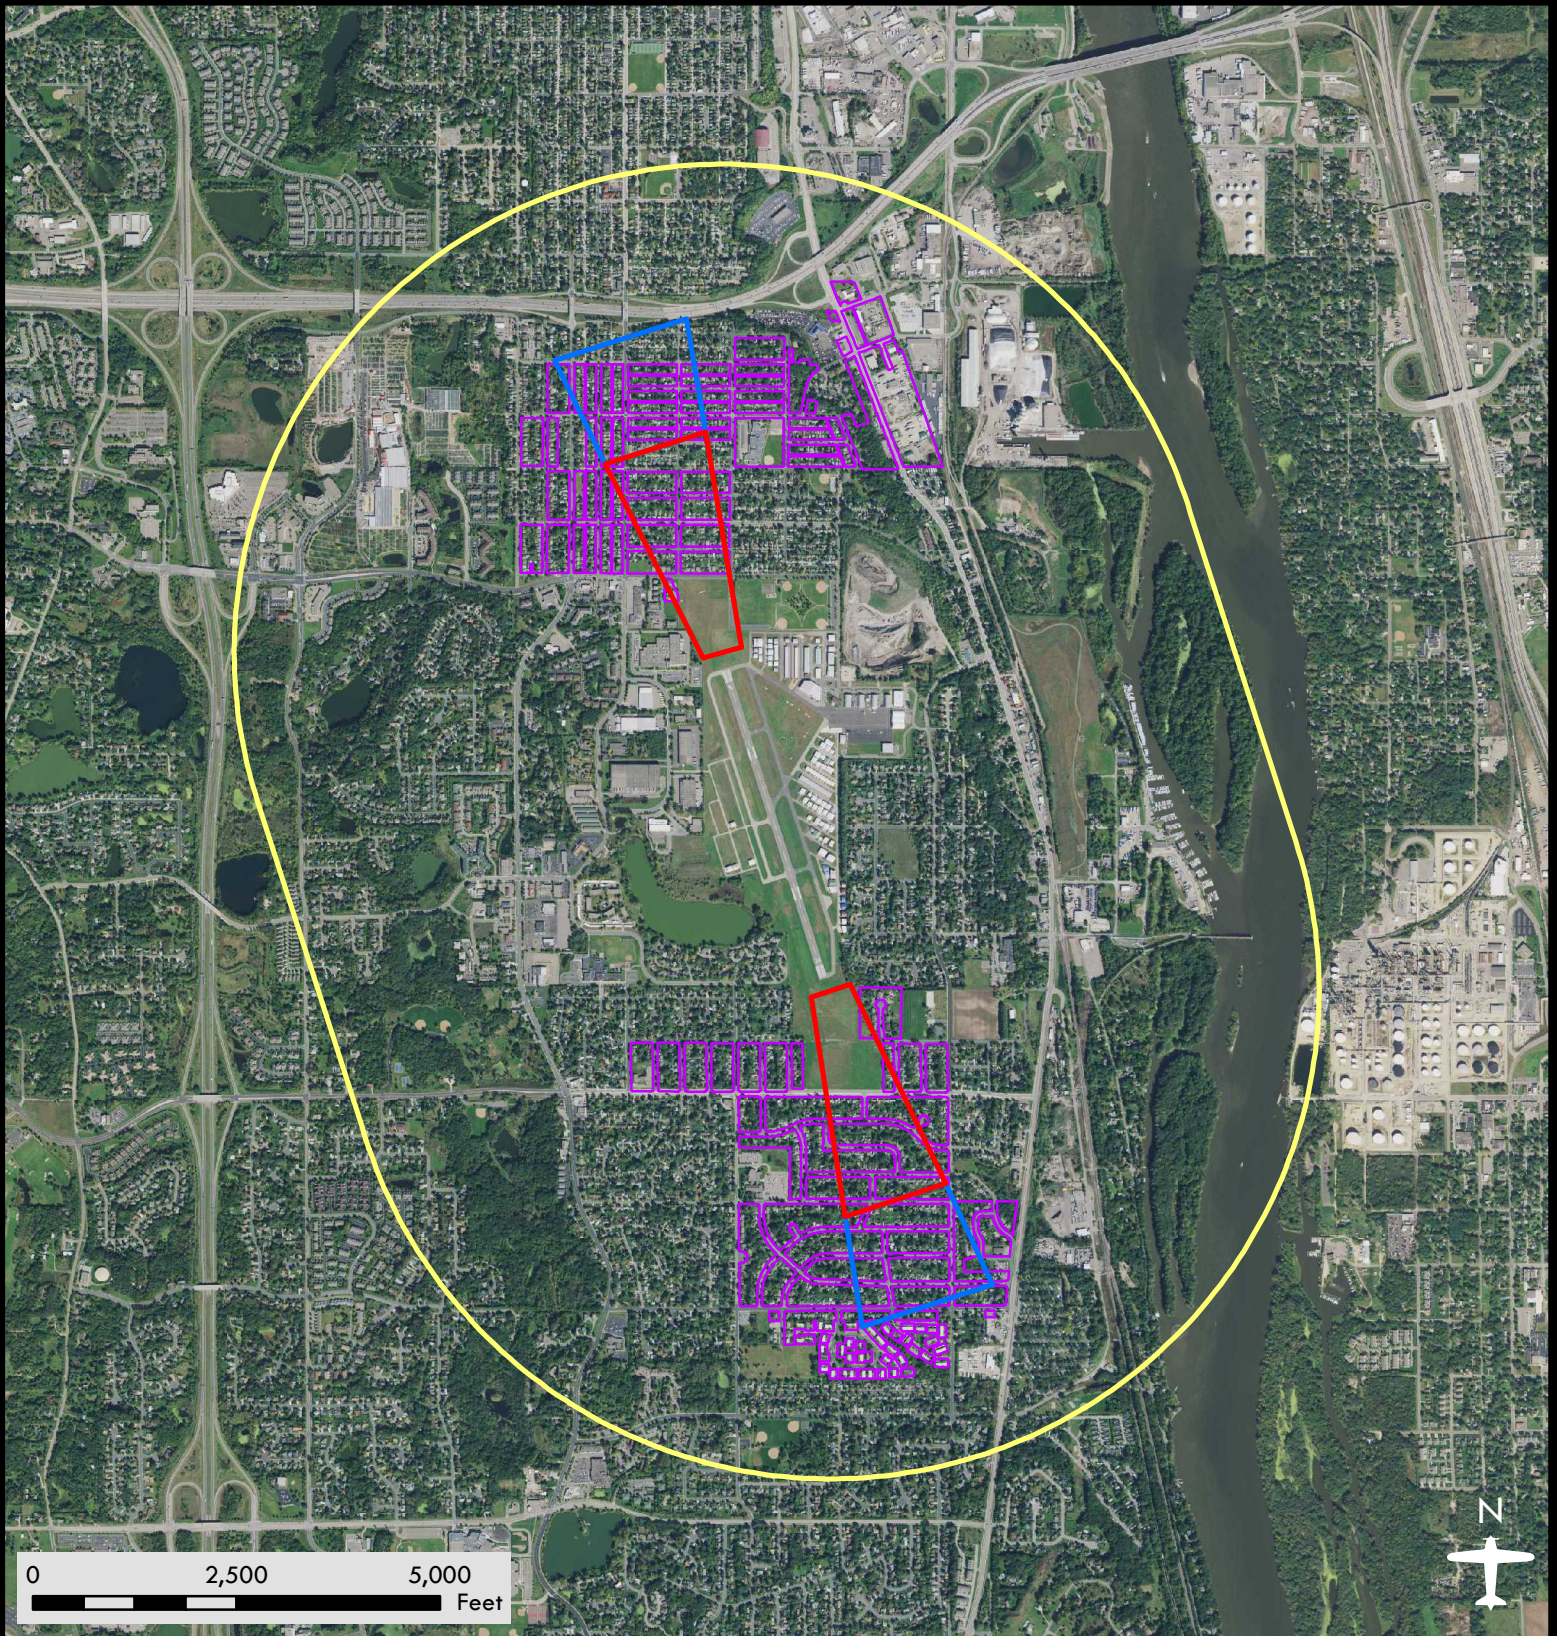

South St. Paul Municipal Airport - Fleming Field

Airport Safety Zones

Date: 08/08/2018

Legend

-  Zone A
-  Zone B
-  Zone C
-  ERN

DISCLAIMER: This is not an official zoning map. To view the official map and ordinance for this airport, please visit the Airport Zoning Information Warehouse at <https://www.dot.state.mn.us/aero/planning/zoning-warehouse.html>. The State of Minnesota makes no representations or warranties expressed or implied, with respect to the reuse of the data provided herewith regardless of its format or the means of its transmission. There is no guarantee or representation to the user as to the accuracy, currency, suitability, or reliability of this data for any purpose. The user accepts the data "as is." The State of Minnesota assumes no responsibility for loss or damage incurred as a result of any user's reliance on this data. All maps and other material provided herein are protected by copyright. Permission is granted to copy and use the materials herein.